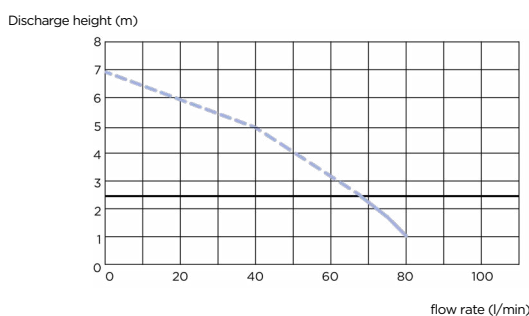

CONNECTIONS

← External discharge diameter: 22/28/32 mm

→ External inlet diameter: 40/100 mm

Single blade cutter

PACK CONTAINS

Sanislim, non-return valve, connectors and activated carbon filter included to neutralise odours

CURVE

— recommended max height: 2.5 m

TECHNICAL FEATURES

Number of inlets	4
External inlet diameter	40/100 mm
External discharge diameter	22/28/32 mm
Shower tray height	150 mm
Max. incoming temperature	35°C
Voltage - Frequency	220-240 V - 50-60 Hz
Motor power	400 W
IP rating	IP44
Electrical class	I
Noise level	48 dB(A)
Identification and logistics	
Gross weight	5.8 kg
Barcode	3308819901394
Product code	1054/1