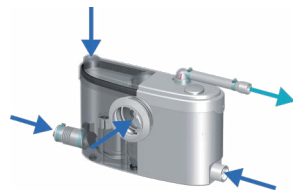

Sanislim

2.5 m
40 m

PRODUCT BENEFITS

- Macerator that can take waste from a small bathroom despite its slimline dimensions
- Slimline modern design fits easily behind most WCs
- Inlets on either side of the unit for easy installation of an en-suite

CONNECTIONS

← External discharge diameter: 22/28/32 mm

→ External inlet diameter: 40/100 mm

Single blade cutter

PACK CONTAINS

Sanislim, non-return valve, connectors and activated carbon filter included to neutralise odours

CURVE

— recommended max height: 2.5 m

TECHNICAL FEATURES

Number of inlets	4
External inlet diameter	40/100 mm
External discharge diameter	22/28/32 mm
Shower tray height	150 mm
Max. incoming temperature	35°C
Voltage - Frequency	220-240 V - 50-60 Hz
Motor power	400 W
IP rating	IP44
Electrical class	I
Noise level	48 dB(A)
Identification and logistics	
Gross weight	5.8 kg
Barcode	3308819901394
Product code	1054/1