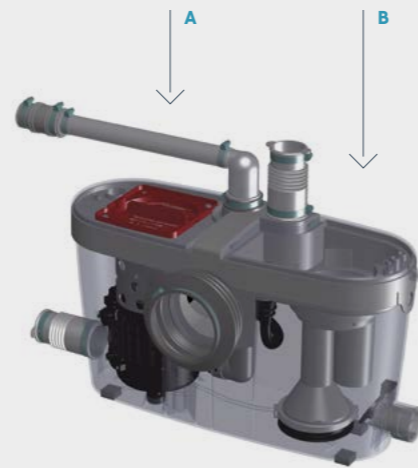

Saniaccess is primarily intended for new installations as the inlet and outlet positions vary from other Saniflo models.

Vertical/horizontal performance

Double access:

- A** Direct access to the basket in case of blockage due to misuse
- B** Direct access to electric components

Discharge Pipework
22 / 28 / 32 mm

Motor Power
400 Watts

Voltages
220-240 V/50 Hz

Working Waste Water Temp
35°C

Product Weight
Saniaccess 1 and 2 - 5.8kg
Saniaccess 3 - 6.4kg

Inlet Pipework
40mm

IP Rating
IP44