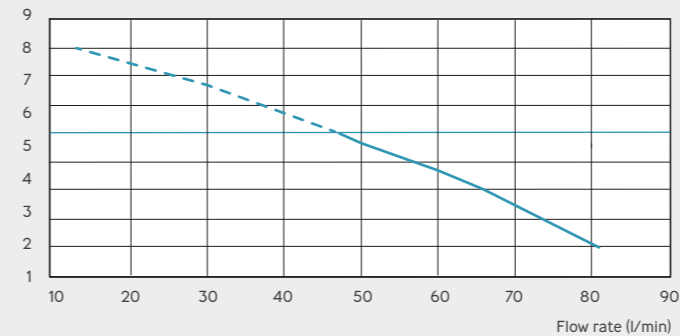

Double access:

- **A** Direct access to the basket in case of blockage due to misuse
- **B** Direct access to electric components

Discharge Pipework
22 / 28 / 32 mm

Motor Power
400 Watts

Voltages
220-240 V/50 Hz

Working Waste Water Temp
35°C

Product Weight
Saniaccess 1 and 2 - 5.8kg
Saniaccess 3 - 6.4kg

Inlet Pipework
40mm

IP Rating
IP44

Discharge height (m)