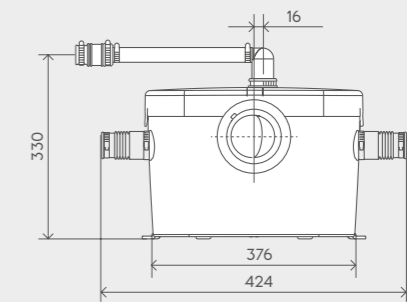

Discharge Pipework
22 / 28 / 32 mm

Motor Power
400 Watts

Voltages
220-240 V/50 Hz

Working Waste Water Temp
35°C

Product Weight
Saniaccess 1 and 2 - 5.8kg
Saniaccess 3 - 6.4kg

Inlet Pipework
40mm

IP Rating
IP44

Discharge height (m)

SANI ACCESS® 1

SANI ACCESS® 2

SANI ACCESS® 3