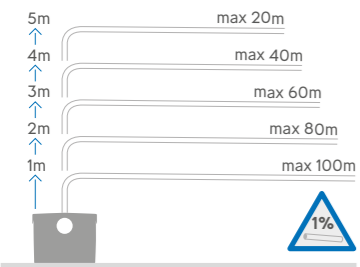

Saniaccess is primarily intended for new installations as the inlet and outlet positions vary from other Saniflo models.

Vertical/horizontal performance

Double access:

- A** Direct access to the basket in case of blockage due to misuse
- B** Direct access to electric components