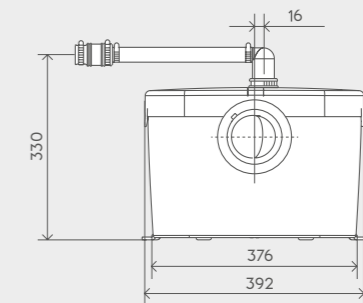

Discharge Pipework
22 / 28 / 32 mm

Motor Power
400 Watts

Voltages
220-240 V/50 Hz

Working Waste Water Temp
35°C

Product Weight
Saniaccess 1 and 2 - 5.8kg
Saniaccess 3 - 6.4kg

Inlet Pipework
40mm

IP Rating
IP44

Discharge height (m)

SANI ACCESS® 1

SANI ACCESS® 2

SANI ACCESS® 3